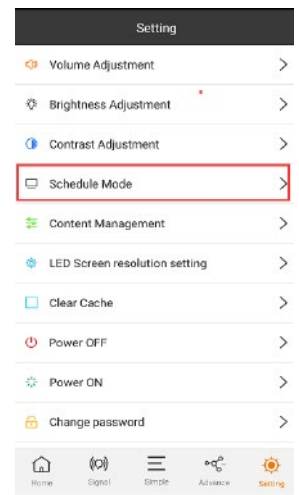

## APP remote control with display schedule management