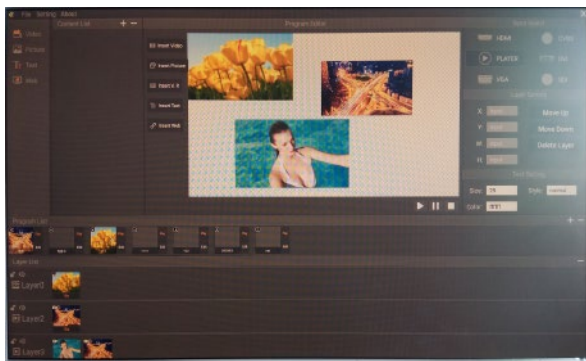

Built-in 32G storage with editor software embedded, no need extra PC.

MP1 is a video processor with integrated multimedia player, built-in 32G storage: no need extra computer and video input source.

With embedded editor software, you can switch the signal source and do parameter setting for display directly.

New experience with Studio Integration processor.